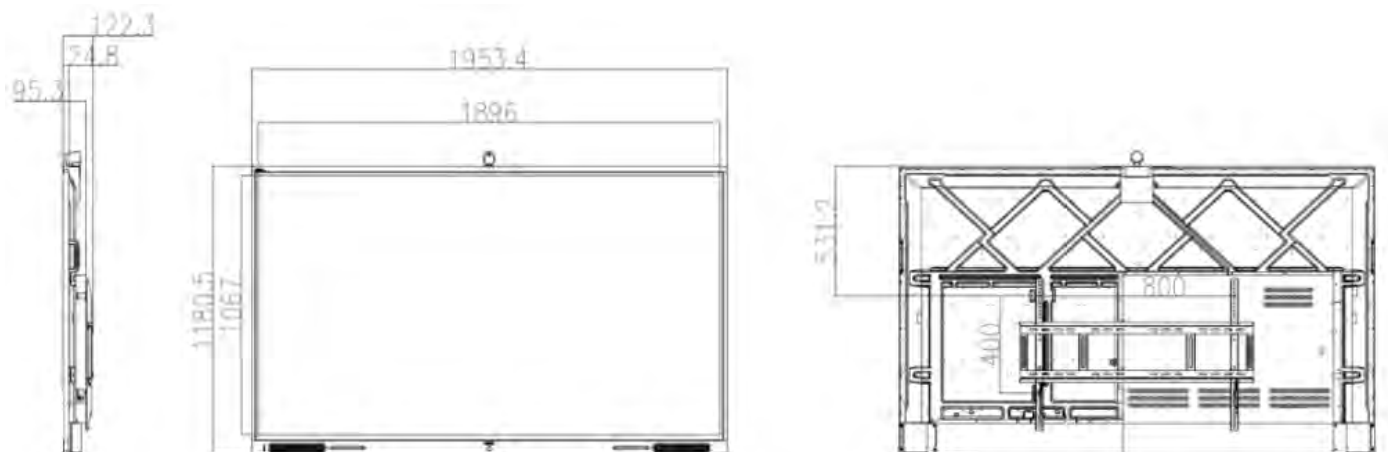

Dimensions

H3C

New H3C Intelligence Terminal Co., Ltd.

Guangzhou headquarters
No.100 of Room 406, No.1 Yichuang Street, Sino-Singapore
District, Hangzhou
Knowledge City, Huangpu District, Guangzhou
Postcode: 510700

<http://www.h3c.com>

Hangzhou headquarters
No.466 Changhe Road, Binjiang

Postcode: 310052

Copyright © New H3C Intelligence Terminal Co., Ltd. All Rights Reserved

Disclaimer: Although H3C has made every effort to provide accurate information in this material, it does not warrant that the content of the material is free from technical errors or typographical errors, for which H3C assumes no responsibility in this material.

H3C reserves the right to amend this material without notice or prompt.