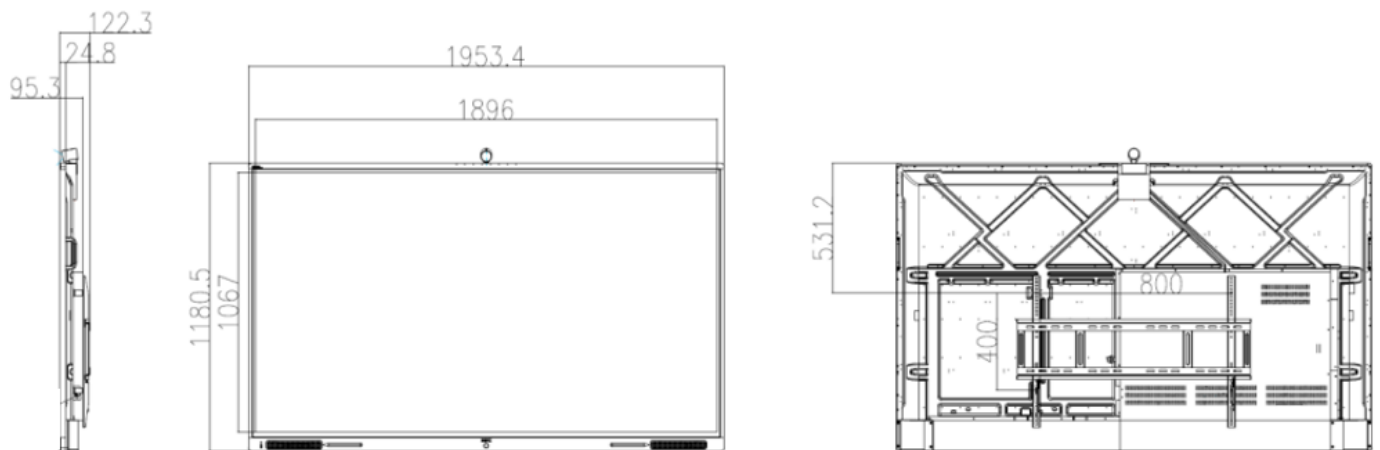

Product dimensions

H3C

H3C Intelligence Terminal Co., Ltd.

Guangzhou headquarters
No.100 of Room 406, No.1 Yichuang Street, Sino-Singapore
Knowledge City, Huangpu District, Guangzhou
Postcode: 510700

<http://www.h3c.com>

Hangzhou headquarters
No.466 Changhe Road, Binjiang District, Hangzhou
Postcode: 310052

Copyright © New H3C Intelligence Terminal Co., Ltd. All Rights Reserved

Disclaimer: Although H3C has made every effort to provide accurate information in this material, it does not warrant that the content of the material is free from technical errors or typographical errors, for which H3C assumes no responsibility in this material.

H3C reserves the right to amend this material without notice or prompt